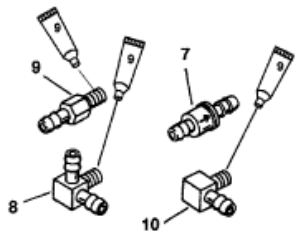

Parts List

Ref	Class	Part	Description	Qty	Comment	Footnote
1	32	99130122	TUBING (6 IN.)	5		3
2	32	99130122	TUBING (8-1/2 IN.)	3		3
3	32	99130122	TUBING (4 IN.)(REF. #31 ON "CYL	1		3
4	32	99130122	TUBING (22-1/2 IN.)(REF. #28 ON	1		3
5	32	99130122	TUBING (3 IN.)	3		3
6	32	99130122	TUBING (4-1/2 IN.)	1		3
7	21	14912	CHECK VALVE	6		3
8	22	824356	FITTING (REF. #34 ON "CYLINDE	3		3
9	22	824502	FITTING (REF. #8 ON "CYLINDEF	3		3
10	22	76843	FITTING (REF. #11 ON "CYLINDE	3		3
11	21	42658	CHECK VALVE (REF. #14 ON "CY	2		3
12	21	815923	CHECK VALVE (REF. #16 ON "CY	2		3
13		821556	RETAINER (REF. #32 ON "CYLINI	1		3
14	22	827201	PIPE PLUG	3		3
-		823291A94	POWERHEAD	1	(8 TOOTH SPLINES) (SEE POWE	13
-		809794A97	POWERHEAD	1	(13 TOOTH SPLINES) (SEE POW	12
-		809793A97	POWERHEAD	1	(SEAPRO/MARATHON)	