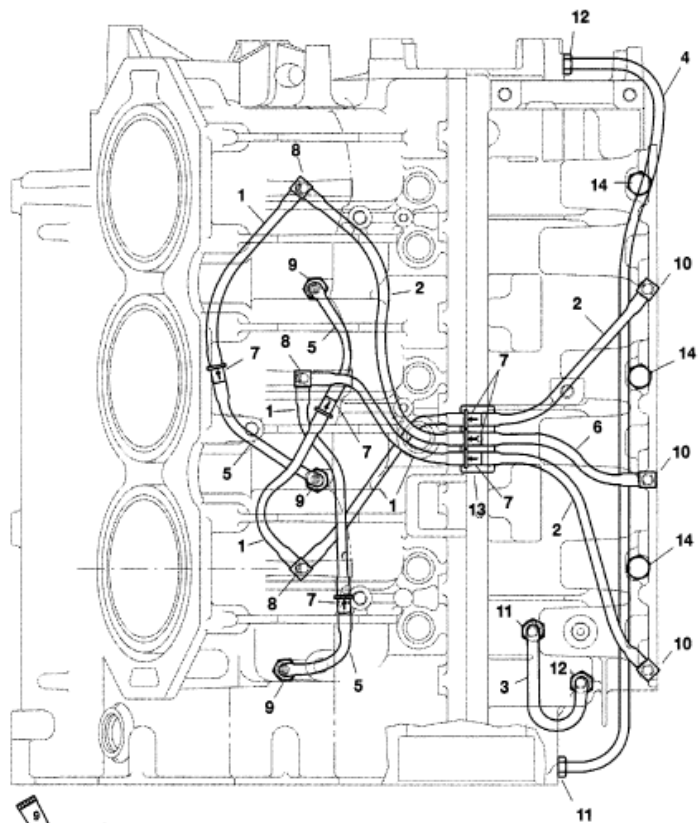

Parts List

Ref	Class	Part	Description	Qty	Comment	Footnote
1	32	99130122	TUBING (6 IN.)	5		3
2	32	99130122	TUBING (8-1/2 IN.)	3		3
3	32	99130122	TUBING (4 IN.)(REF. #31 ON "CYL	1		3
4	32	99130122	TUBING (22-1/2 IN.)(REF. #28 ON	1		3
5	32	99130122	TUBING (3 IN.)	3		3
6	32	99130122	TUBING (4-1/2 IN.)	1		3
7	21	14912	CHECK VALVE	6		3
8	22	824356	FITTING (REF. #34 ON "CYLINDE	3		3
9	22	824502	FITTING (REF. #8 ON "CYLINDEF	3		3
10	22	76843	FITTING (REF. #11 ON "CYLINDE	3		3
11	21	42658	CHECK VALVE (REF. #14 ON "CY	2		3
12	21	815923	CHECK VALVE (REF. #16 ON "CY	2		3
13		821556	RETAINER (REF. #32 ON "CYLINI	1		3
14	22	827201	PIPE PLUG	3		3
-		823291A94	POWERHEAD	1	(8 TOOTH SPLINES) (SEE POWE	13
-		809794A97	POWERHEAD	1	(13 TOOTH SPLINES) (SEE POW	12
-		809793A97	POWERHEAD	1	(SEAPRO/MARATHON)	

Loctite PST Pipe Sealant (92-809822)